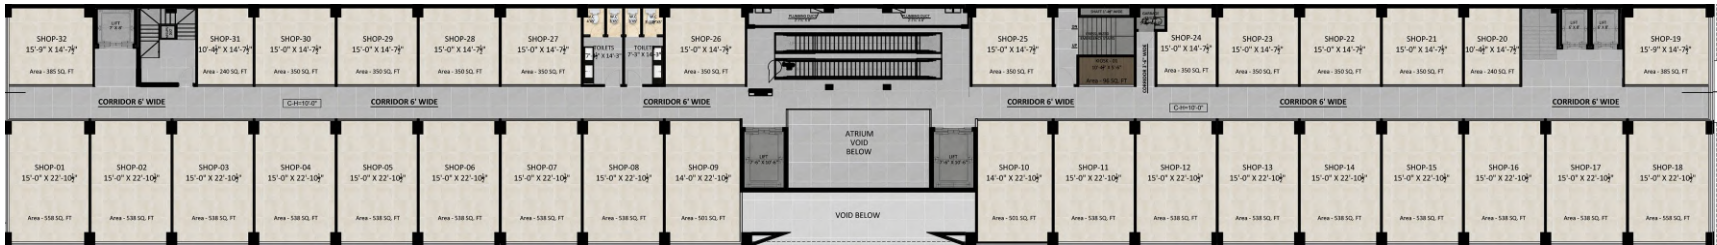

(Payment Plan)

Commercial Brand Outlets

(Payment Plan)

Floor	Gross Area	Rate Per SqFt	Total Price	20% Down Payment	20% Confirmation	Installments (24)
Lower Ground (Sqft Box)	50	30,000	1,500,000	300,000	300,000	37,500
Ground	476	60,000	28,560,000	5,712,000	5,712,000	714,000
Ground	702	60,000	42,120,000	8,424,000	8,424,000	1,053,000
Ground	1,041	60,000	62,460,000	12,492,000	12,492,000	1,561,500
1st	350	30,000	10,500,000	2,100,000	2,100,000	262,500
1st	538	30,000	16,140,000	3,228,000	3,228,000	403,500

1st Floor

2nd Floor

Food Court Coming Soon..

3rd Floor

4th Floor

5th Floor

6th Floor

7th Floor

8th Floor

9th Floor

Sector B

Sector C

Grand X

Ghora Chowk

Winter Land

Theme Park