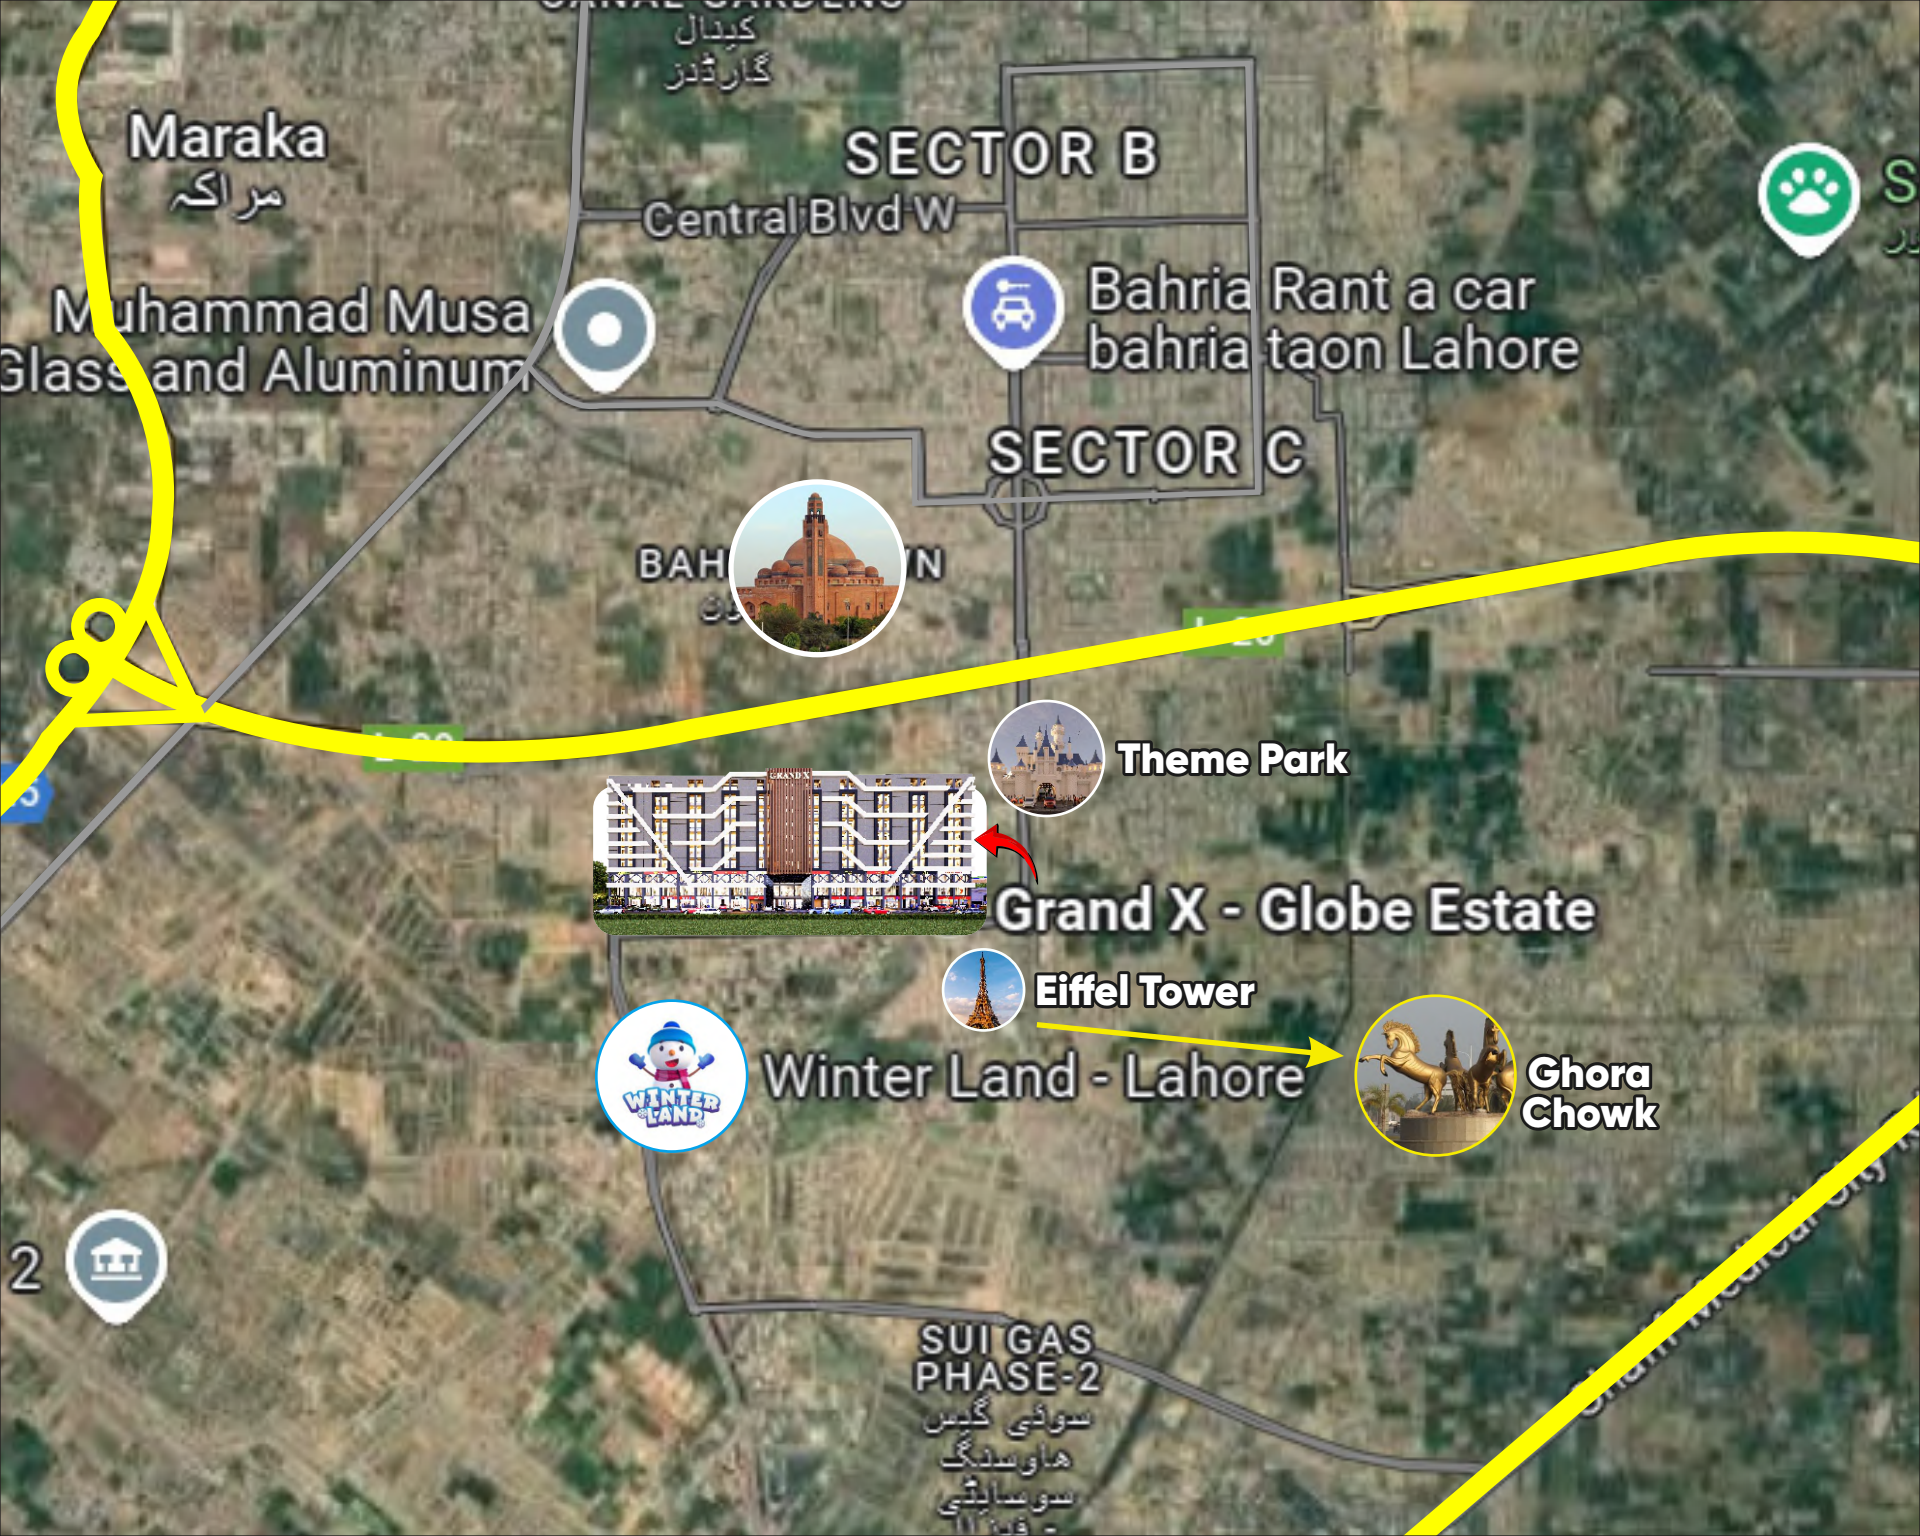

Leisure Club

Nearby

Walking

Distance from

- Imtiaz Shopping Mall
- Bahria Theme Park
- Grand Mosque
- Eiffel Tower

5

Minutes From

- Ring Road
- Raiwind Road
- Canal Road
- Winterland
- Bahria School
- Bahria Hospital

BAHIA TAON
بہاؤ ٹاؤن

Theme Park

Grand X - Globe Estate

Eiffel Tower

Winter Land - Lahore

Ghora
Chowk

SUI GAS
PHASE-2

سوئی گیس
ہاؤسنگ
سوسائٹی

2

5

100

100

Ongoing Projects

The View

Grand 11

Upcoming Projects